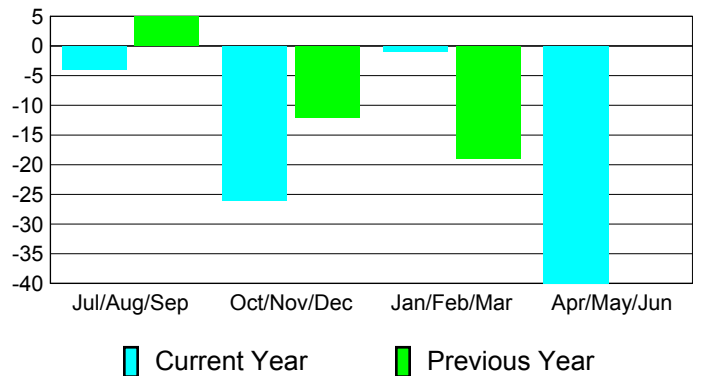

Membership Results
2010-2011

Membership
2009-2010

Month	Net Memb Goal	Actual New Memb	Actual Dropped Memb	Gain/Loss of Memb	Gain/Loss of Memb
Jul/Aug/Sep	-2	22	-26	-4	5
Oct/Nov/Dec	2	16	-42	-26	-12
Jan/Feb/Mar	3	37	-38	-1	-19
Apr/May/June	-3	15	-55	-40	0
Totals	0	90	-161	-71	-26

Membership Results 2010-2011

Goal, New, Dropped, Gain/Loss

Comparison of Membership Gain/Loss

Current Year Compared to the Previous Year

Gender Comparison 2010-2011

Jul/Aug/Sep

Oct/Nov/Dec

Jan/Feb/Mar

Apr/May/June

Male

Female